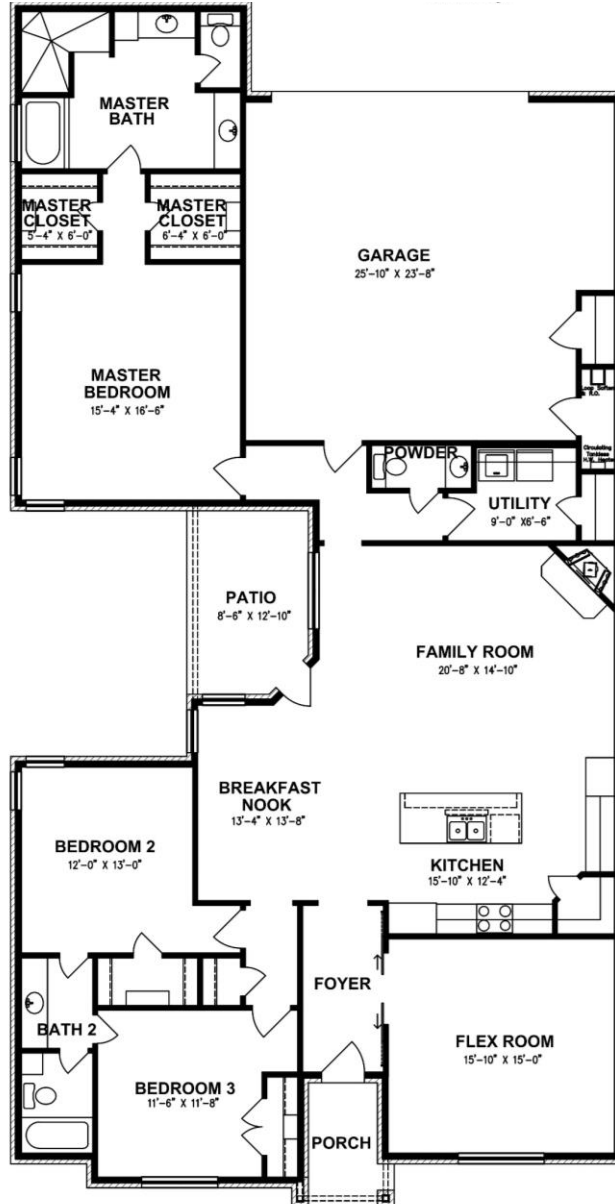

Mark Payne
SMART DESIGN • BUILT FOR LIFE
Homes

1318 Porterfield Rd.
2,357 SQ. FT.
The Raleigh
Estimated Price: \$497,500