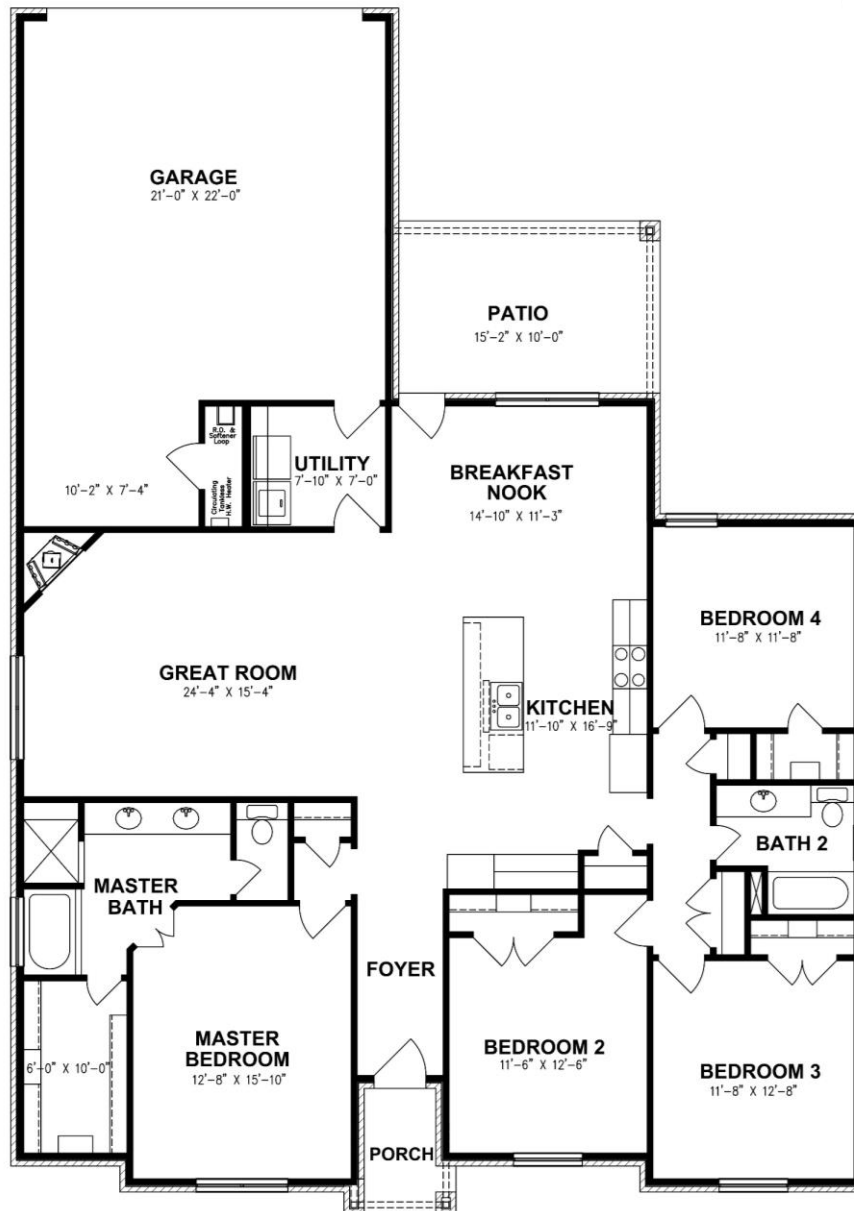

Mark Payne

SMART DESIGN • BUILT FOR LIFE

Homes

4500 Heritage Oaks

2,057 SQ. FT.

The Essex

Estimated Price: \$453,500