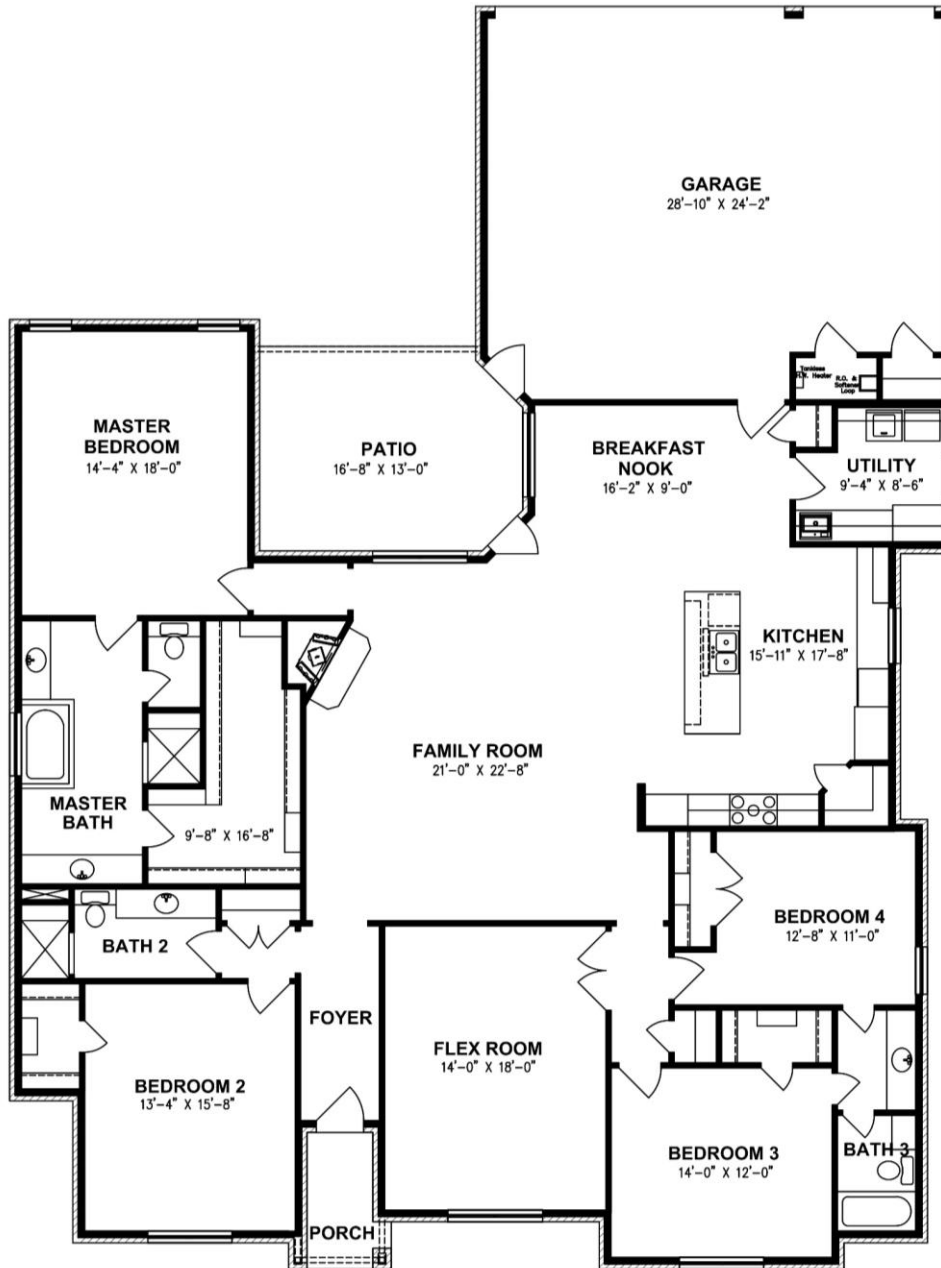

# Mark Payne Homes

SMART DESIGN • BUILT FOR LIFE

4503 Bosque Drive

2,958 SQ. FT.

The Sheffield

Estimated Price: \$591,500