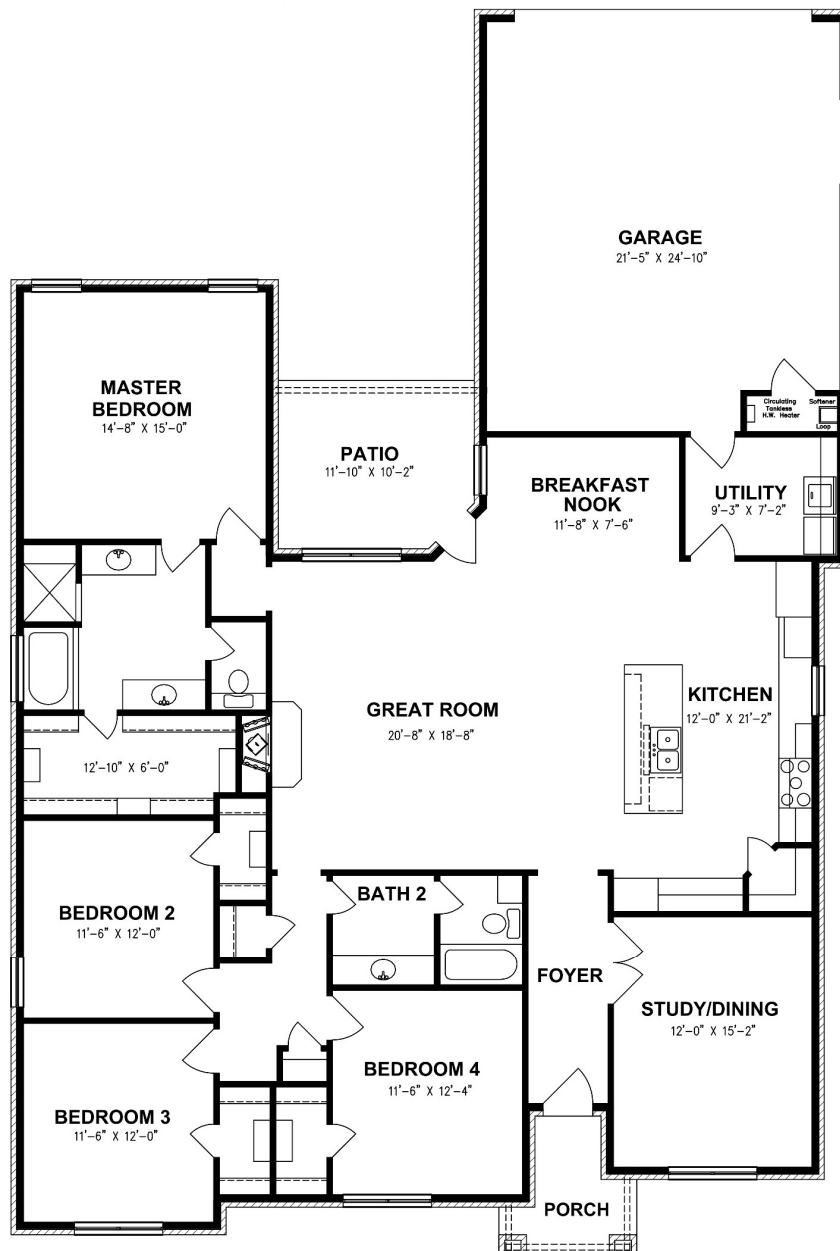

Mark Payne Homes

SMART DESIGN • BUILT FOR LIFE

4503 Heritage Oaks Dr.
2,367 SQ. FT.
The Whittenburg
Estimated Price: \$485,500