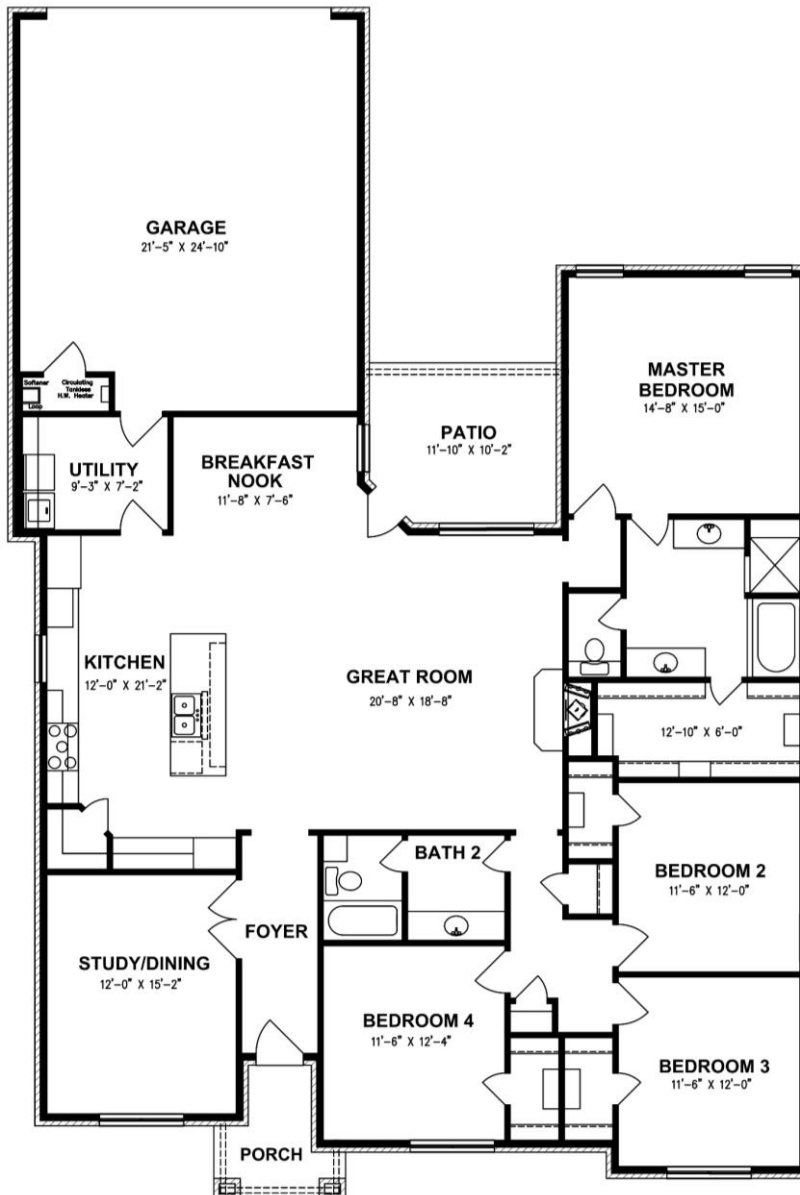

**Mark Payne**  
SMART DESIGN • BUILT FOR LIFE  
*Homes*

4404 Heritage Oaks  
2,367 SQ. FT.  
The Whittenburg  
Estimated Price: \$478,500